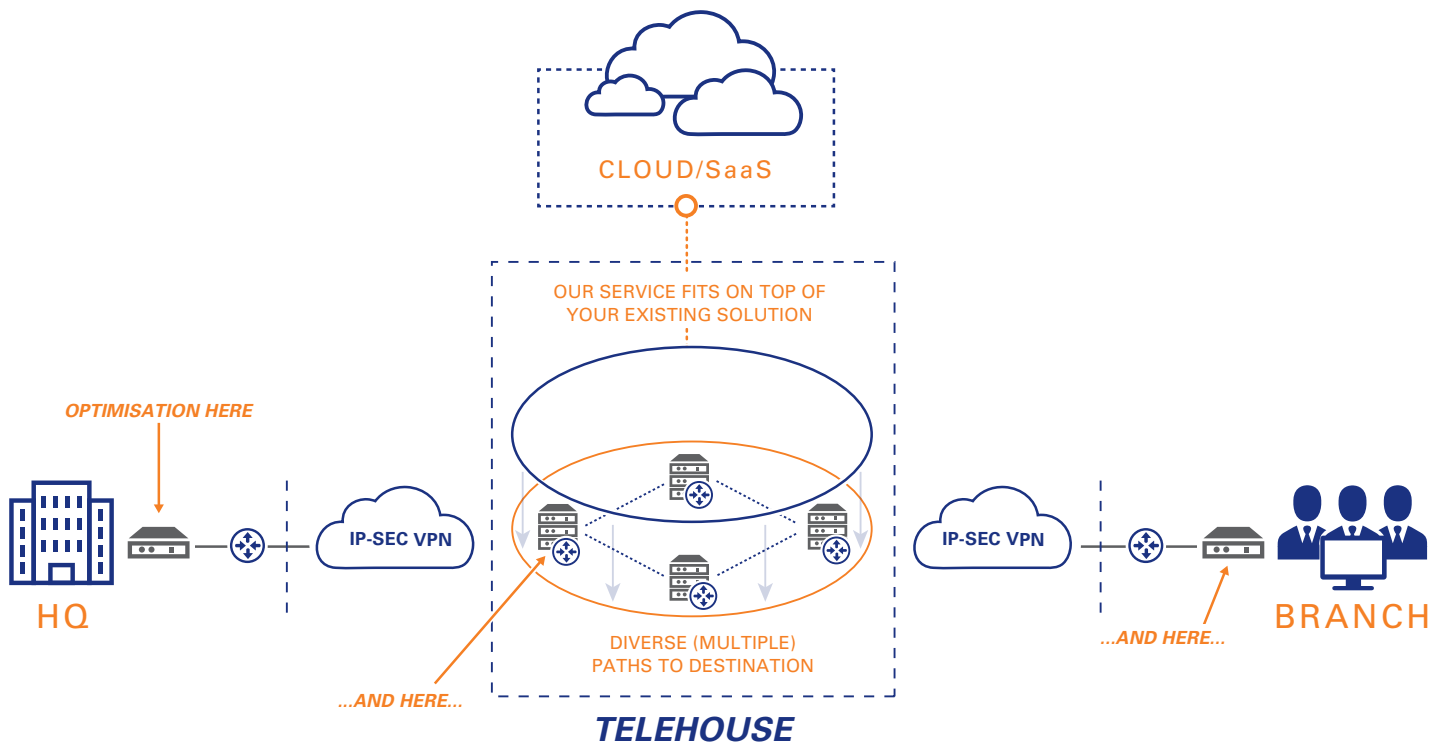

Telehouse Enhanced Connect

Location: Coriander Avenue, London, E14 2AA, United Kingdom

Telehouse Enhanced Connect – Cloud Enablement

Telehouse Enhanced Connect enables the most advanced Cloud Acceleration solution available on the market today. With the world's only global and private cloud overlay network that is within 1-5ms of most cloud service providers our Cloud Acceleration solution provides enterprises with an optimised, intelligent, private network that ensures accelerated access to applications hosted in public, private, or hybrid clouds.

FREE TRIAL

Enterprises that use the internet to access cloud, SaaS, corporate services and global offices often experience a slow, insecure and unpredictable service.

By plugging into Telehouse – the home of the internet - you benefit from our new rapid, stable and secure overlaid optimisation service. Using your existing internet capability, it delivers high performance access to centralised applications from the remotest of global

Furthermore, as enterprise data and applications move from behind the firewall to the cloud, MPLS and conventional WAN optimised technologies (the traditional approach to long-distance access and application acceleration challenges) fail to deliver on their promises. Those legacy technologies simply weren't designed for cloud architectures. Telehouse Enhanced Connect provides the solution.